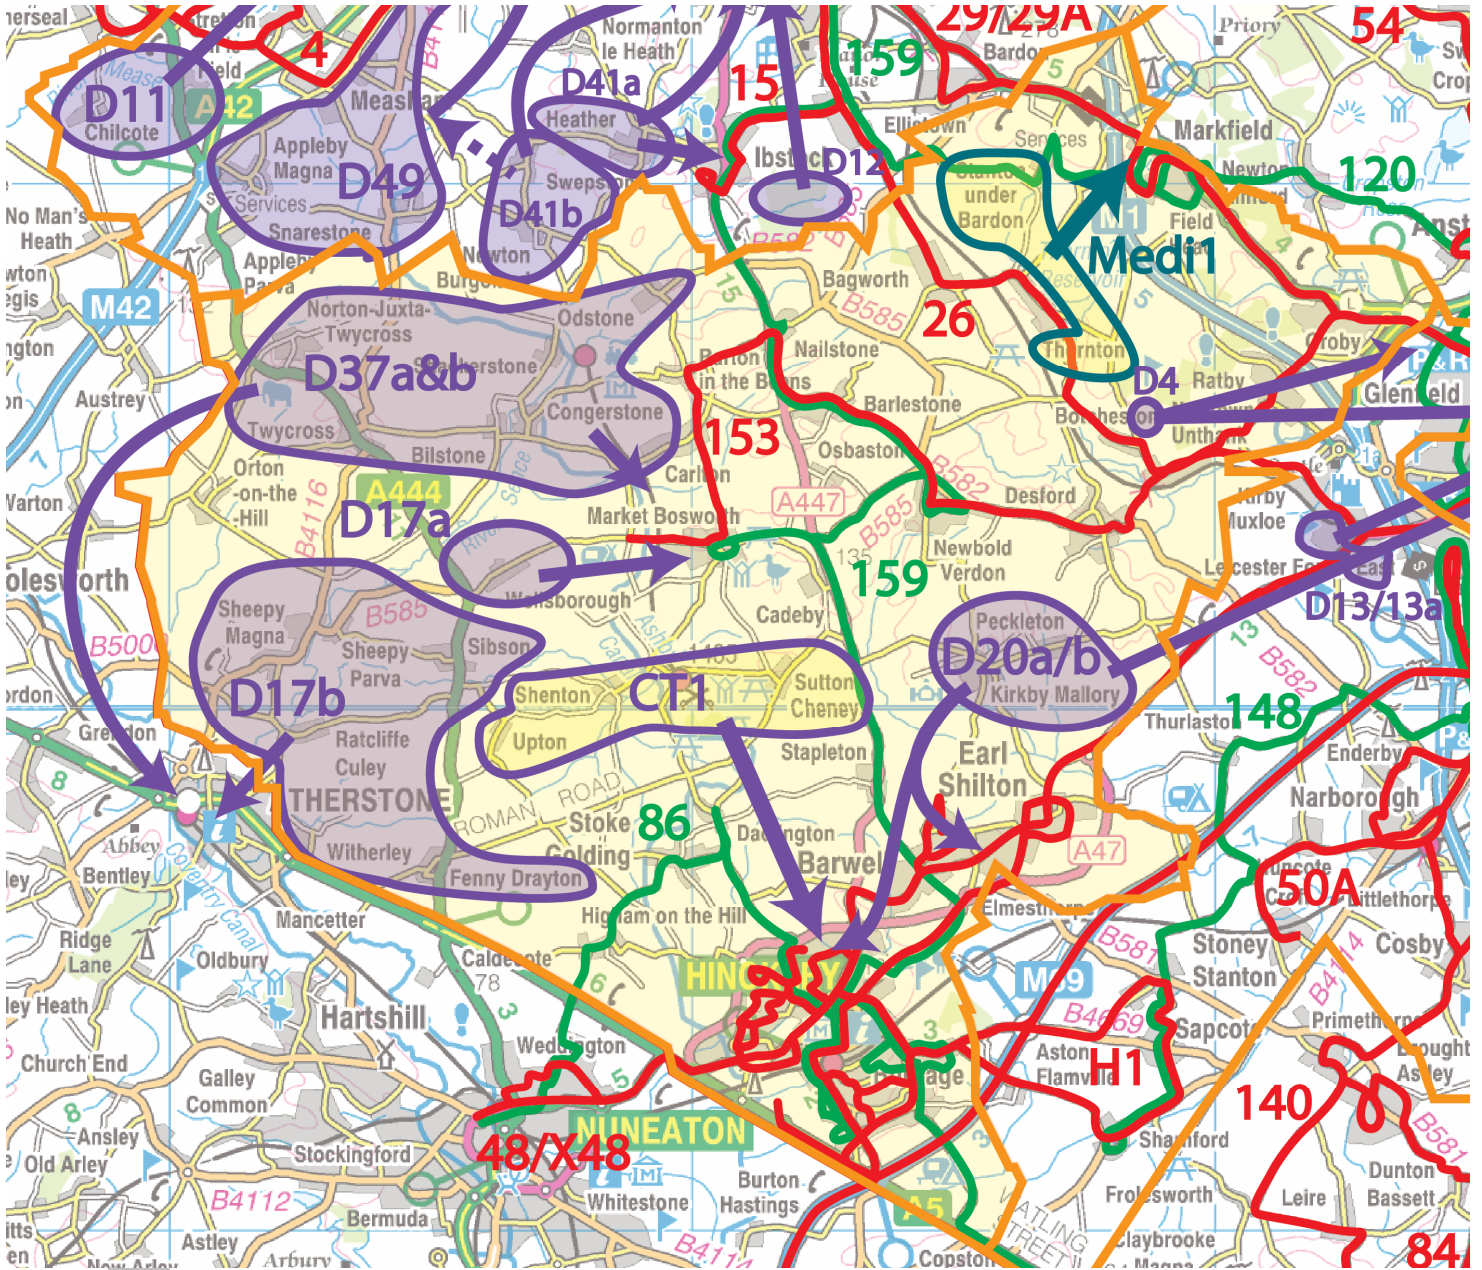

Hinckley & Bosworth Borough – Consultation Map

Key

- Commercial bus services
- Supported bus services
- Contracted Demand Responsive Transport services
- Community Transport services
- Community Transport Shopping service to Hinckley
- Medical to Markfield

Replacement Demand Responsive Transport (DRT) Service Information (see Appendix B for explanation of DRT operation)

DRT no.	Area	Service to:	Days	Service Level
D17b	Sheepy Magna & Parva, Sibson, Ratcliffe Culey Witherley & Fenny Drayton	Atherstone	M, T, F	Mid-morning out, early lunchtime return and late morning out, early afternoon return
		Atherstone	Th	Mid-morning out, lunchtime return
		Nuneaton	T	Mid-morning out, early lunchtime return and late morning out, early afternoon return
D37b	Twycross , Bilstone, Norton-Juxta-Twycross, Odstone	Atherstone	M, T, W, Th, F	Mid-morning out, lunchtime return